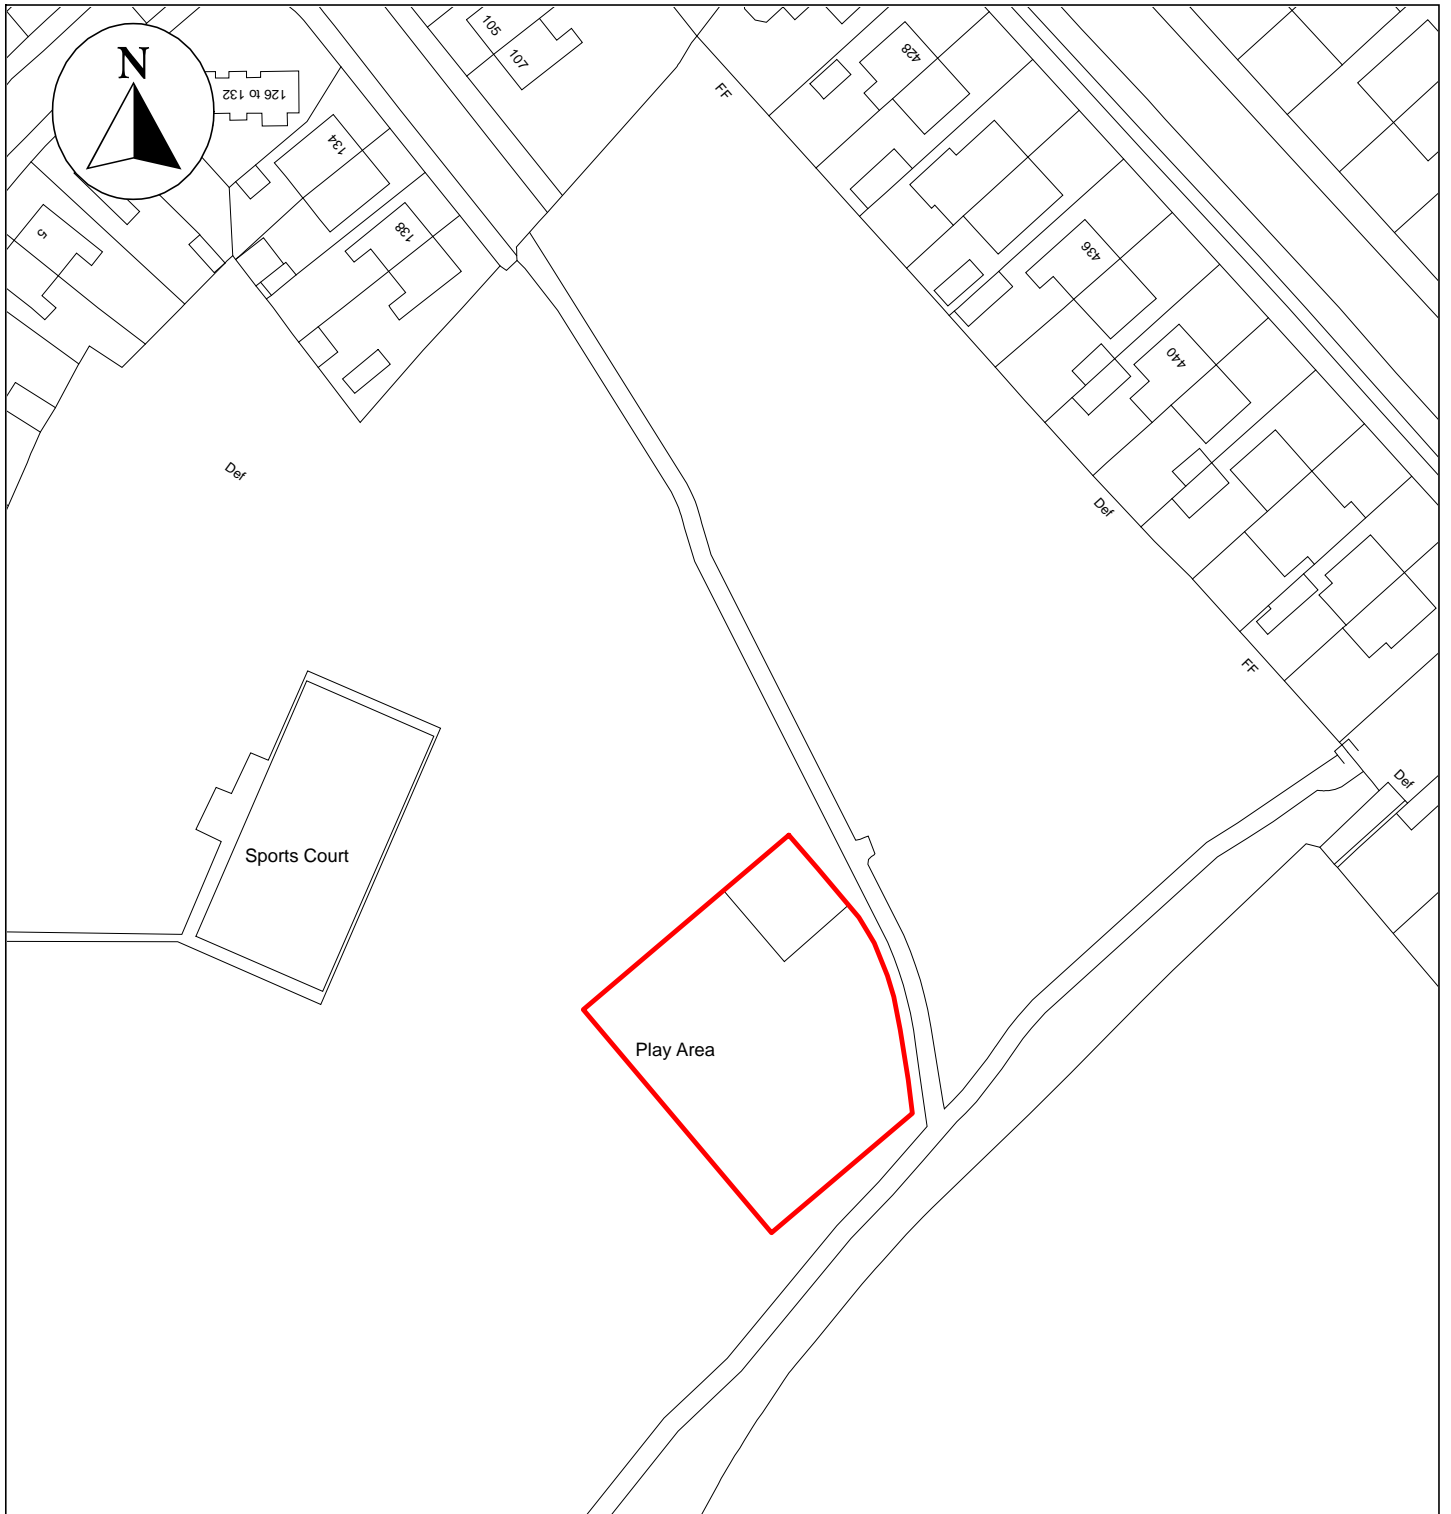

Public Space Protection Order Cumberland Council 2024

ANTI-SOCIAL BEHAVIOUR CRIME AND
POLICING ACT 2014

Dale End Play Area, London Road, Carlisle, CA1 3EP

Neighbourhoods
Education and Enforcement
Allerdale House
Workington
CA14 3YJ

Scale: 1 : 1,000
Date: February 2024

©crown copyright database rights 2024
ordnance survey AC0000861732